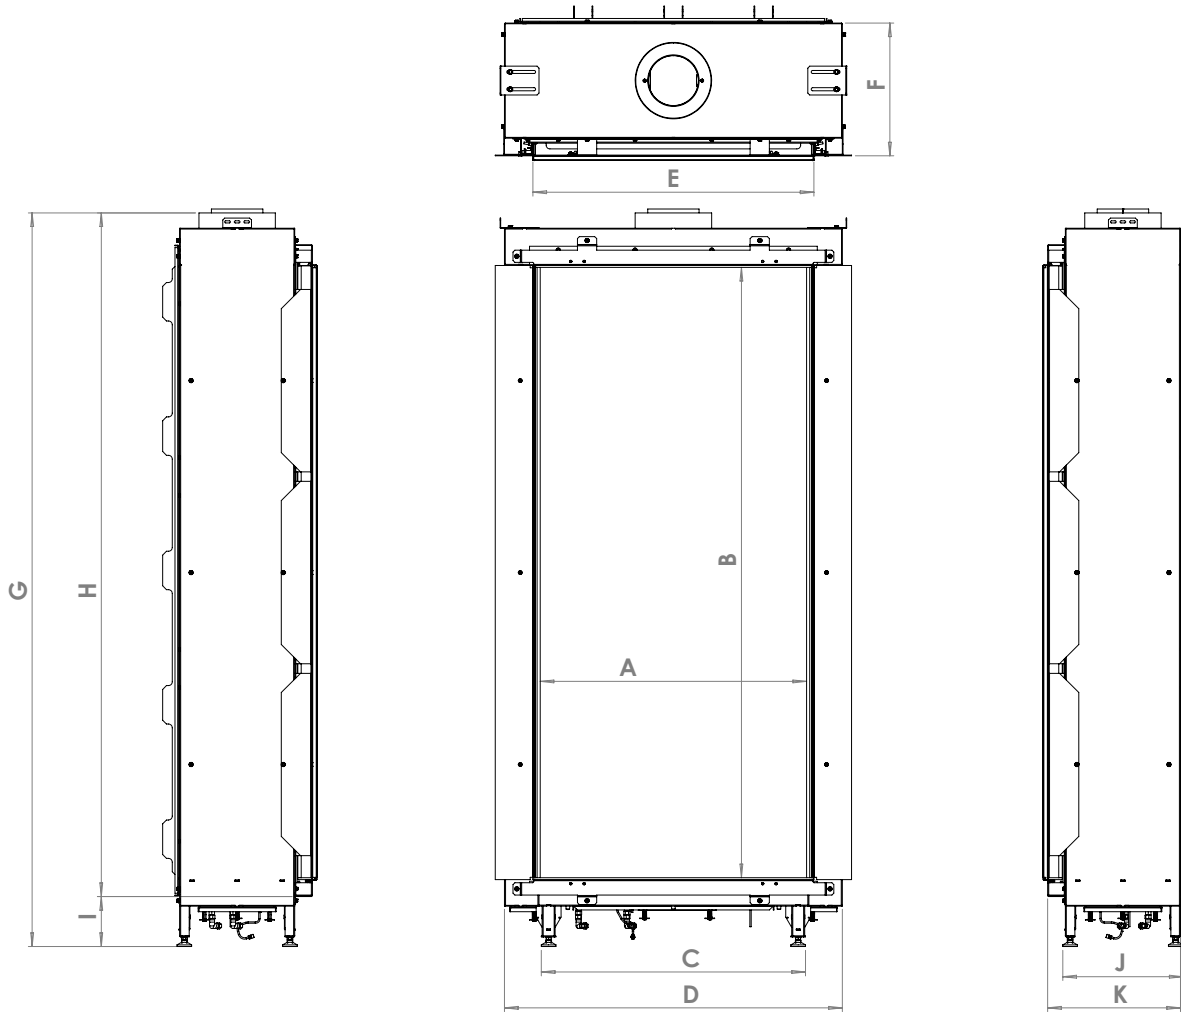

manufactured by
Element4 B.V.

SKY MKII Planning Dimensions
08/2017

distributed by
EuropeanHome

Letter	Inches	Millimeters
A	27 5/16	694
B	62 5/8	1591
C	27 1/16	687
D	34 5/8	880
E	28 13/16	732
F	13 5/8	346
G	75 1/4	1911
H	70 1/8	1781
I	5 1/8	130
J	12 5/16	313
K	13 5/8	346

This information is for reference only. Please consult the Installation Manual for all details prior to making any design decisions.
Conversions from millimeters are rounded to the nearest fraction. This DWG file is available at www.europeanhome.com