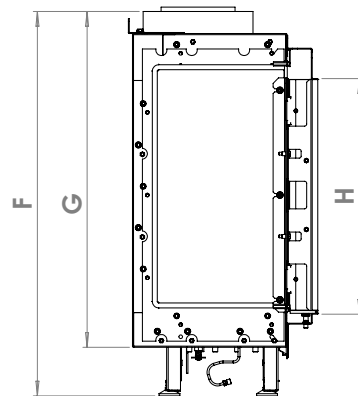

manufactured by
Element4 B.V.

Modore 95 MKII Planning Dimensions
08/2017

distributed by
EuropeanHome

Letter	Inches	Millimeters
A	7 13/16	198
B	32	813
C	36 7/8	936
D	6 9/16	166
E	11 1/16	281
F	27 7/16	697
G	24	609
H	16 13/16	427
I	8 7/16	214
J	12 13/16	325
K	36 5/16	322
L	34 9/16	878

This information is for reference only. Please consult the Installation Manual for all details prior to making any design decisions.
Conversions from millimeters are rounded to the nearest fraction. This DWG file is available at www.europeanhome.com