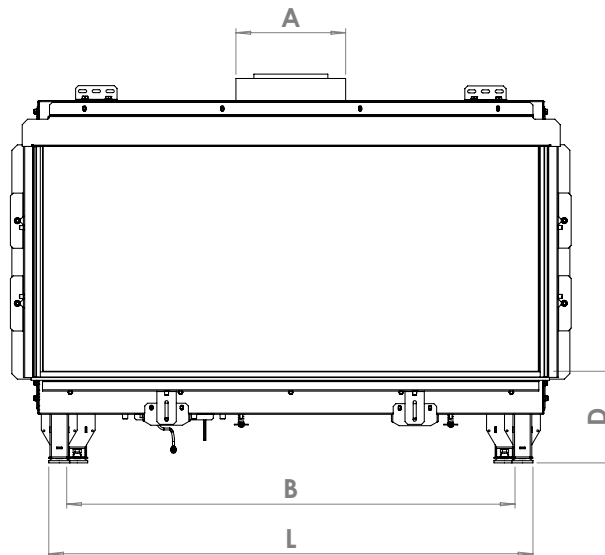

manufactured by
Element4 B.V.

Modore 95 MKII Planning Dimensions
08/2017

distributed by
EuropeanHome

Letter	Inches	Millimeters
A	7 13/16	198
B	32	813
C	36 7/8	936
D	6 9/16	166
E	11 1/16	281
F	27 7/16	697
G	24	609
H	16 13/16	427
I	8 7/16	214
J	12 13/16	325
K	36 5/16	322
L	34 9/16	878