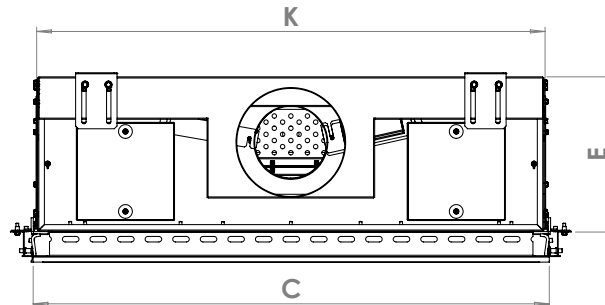

manufactured by
Element4 B.V.

Modore 95 MKII Planning Dimensions
08/2017

distributed by
EuropeanHome

Letter	Inches	Millimeters
A	7 13/16	198
B	32	813
C	36 7/8	936
D	6 9/16	166
E	11 1/16	281
F	27 7/16	697
G	24	609
H	16 13/16	427
I	8 7/16	214
J	12 13/16	325
K	36 5/16	322
L	34 9/16	878

This information is for reference only. Please consult the Installation Manual for all details prior to making any design decisions.
Conversions from millimeters are rounded to the nearest fraction. This DWG file is available at www.europeanhome.com