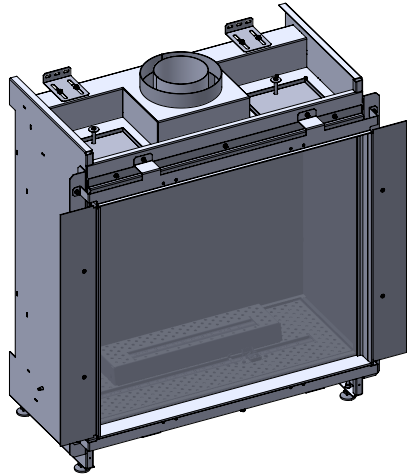

manufactured by
Element4 B.V.

Modore 75H Planning Dimensions
08/2017

distributed by
EuropeanHome

Letter	Inches	Millimeters
A	7 13/16	198
B	30 1/4	768
C	29 11/16	754
D	5 7/8	150
E	17 9/16	446
F	36 7/16	925
G	35 7/16	900
H	26	660
I	13 5/16	338
J	17 9/16	446
K	34 5/8	880