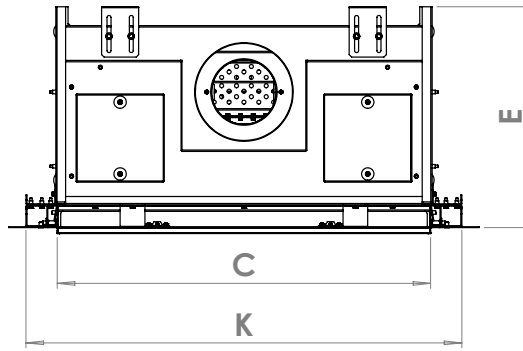

manufactured by
Element4 B.V.

Modore 75H Planning Dimensions
08/2017

distributed by
EuropeanHome

Letter	Inches	Millimeters
A	7 13/16	198
B	30 1/4	768
C	29 11/16	754
D	5 7/8	150
E	17 9/16	446
F	36 7/16	925
G	35 7/16	900
H	26	660
I	13 5/16	338
J	17 9/16	446
K	34 5/8	880

This information is for reference only. Please consult the Installation Manual for all details prior to making any design decisions.
Conversions from millimeters are rounded to the nearest fraction. This DWG file is available at www.europeanhome.com