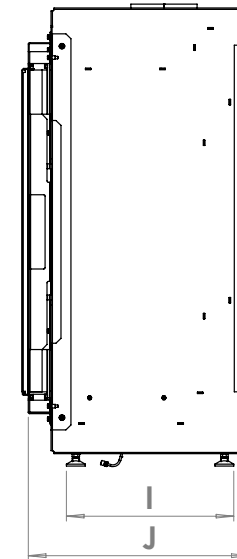

manufactured by
Element4 B.V.

Modore 75H Planning Dimensions
08/2017

distributed by
EuropeanHome

Letter	Inches	Millimeters
A	7 13/16	198
B	30 1/4	768
C	29 11/16	754
D	5 7/8	150
E	17 9/16	446
F	36 7/16	925
G	35 7/16	900
H	26	660
I	13 5/16	338
J	17 9/16	446
K	34 5/8	880

This information is for reference only. Please consult the Installation Manual for all details prior to making any design decisions.
Conversions from millimeters are rounded to the nearest fraction. This DWG file is available at www.europeanhome.com