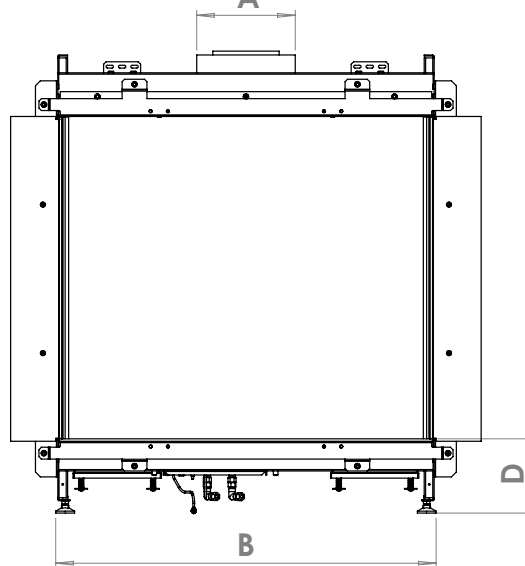

manufactured by
Element4 B.V.

Modore 75H Planning Dimensions
08/2017

distributed by
EuropeanHome

Letter	Inches	Millimeters
A	7 13/16	198
B	30 1/4	768
C	29 11/16	754
D	5 7/8	150
E	17 9/16	446
F	36 7/16	925
G	35 7/16	900
H	26	660
I	13 5/16	338
J	17 9/16	446
K	34 5/8	880

This information is for reference only. Please consult the Installation Manual for all details prior to making any design decisions.
Conversions from millimeters are rounded to the nearest fraction. This DWG file is available at www.europeanhome.com