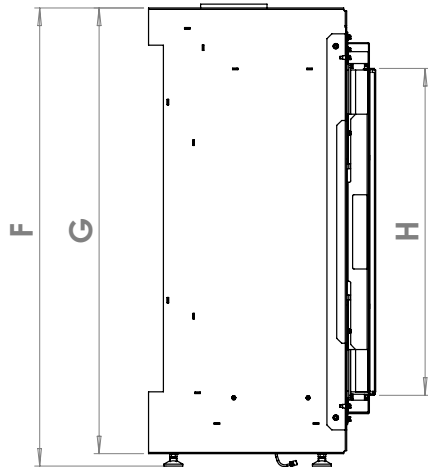

manufactured by
Element4 B.V.

Modore 75H Planning Dimensions
08/2017

distributed by
EuropeanHome

Letter	Inches	Millimeters
A	7 13/16	198
B	30 1/4	768
C	29 11/16	754
D	5 7/8	150
E	17 9/16	446
F	36 7/16	925
G	35 7/16	900
H	26	660
I	13 5/16	338
J	17 9/16	446
K	34 5/8	880

This information is for reference only. Please consult the Installation Manual for all details prior to making any design decisions.
Conversions from millimeters are rounded to the nearest fraction. This DWG file is available at www.europeanhome.com