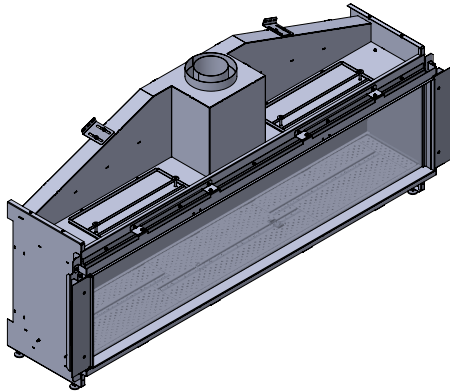

manufactured by
Element4 B.V.

Modore 185 Planning Dimensions
08/2017

distributed by
EuropeanHome

Letter	Inches	Millimeters
A	7 13/16	198
B	73 9/16	1868
C	73	1854
D	5 7/8	149
E	16 1/16	408
F	37 3/8	949
G	36 7/16	926
H	17 1/8	435
I	13 5/16	338
J	17 9/16	446
K	77 15/16	1980