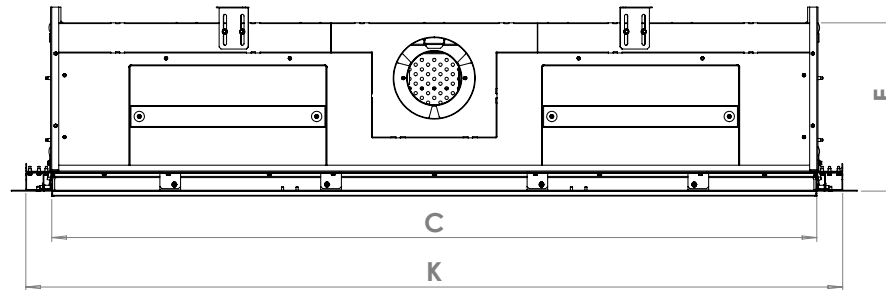

manufactured by
Element4 B.V.

Modore 185 Planning Dimensions
08/2017

distributed by
EuropeanHome

Letter	Inches	Millimeters
A	7 13/16	198
B	73 9/16	1868
C	73	1854
D	5 7/8	149
E	16 1/16	408
F	37 3/8	949
G	36 7/16	926
H	17 1/8	435
I	13 5/16	338
J	17 9/16	446
K	77 15/16	1980

This information is for reference only. Please consult the Installation Manual for all details prior to making any design decisions.
Conversions from millimeters are rounded to the nearest fraction. This DWG file is available at www.europeanhome.com