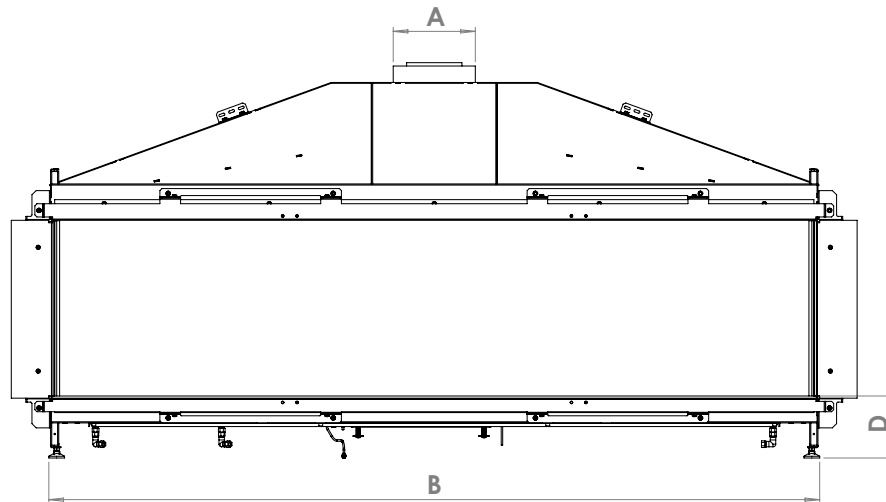

manufactured by
Element4 B.V.

Modore 185 Planning Dimensions
08/2017

distributed by
EuropeanHome

Letter	Inches	Millimeters
A	7 13/16	198
B	73 9/16	1868
C	73	1854
D	5 7/8	149
E	16 1/16	408
F	37 3/8	949
G	36 7/16	926
H	17 1/8	435
I	13 5/16	338
J	17 9/16	446
K	77 15/16	1980