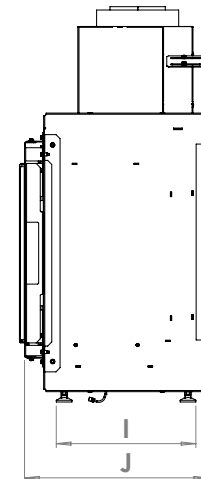

manufactured by
Element4 B.V.

Modore 185 Planning Dimensions
08/2017

distributed by
EuropeanHome

Letter	Inches	Millimeters
A	7 13/16	198
B	73 9/16	1868
C	73	1854
D	5 7/8	149
E	16 1/16	408
F	37 3/8	949
G	36 7/16	926
H	17 1/8	435
I	13 5/16	338
J	17 9/16	446
K	77 15/16	1980

This information is for reference only. Please consult the Installation Manual for all details prior to making any design decisions.
Conversions from millimeters are rounded to the nearest fraction. This DWG file is available at www.europeanhome.com