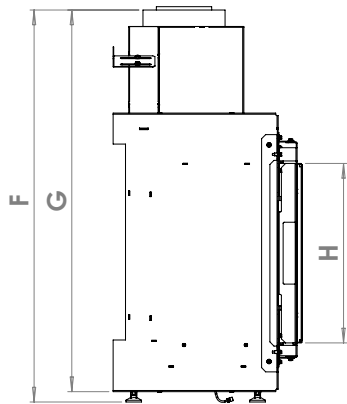

manufactured by
Element4 B.V.

Modore 185 Planning Dimensions
08/2017

distributed by
EuropeanHome

Letter	Inches	Millimeters
A	7 13/16	198
B	73 9/16	1868
C	73	1854
D	5 7/8	149
E	16 1/16	408
F	37 3/8	949
G	36 7/16	926
H	17 1/8	435
I	13 5/16	338
J	17 9/16	446
K	77 15/16	1980

This information is for reference only. Please consult the Installation Manual for all details prior to making any design decisions.
Conversions from millimeters are rounded to the nearest fraction. This DWG file is available at www.europeanhome.com