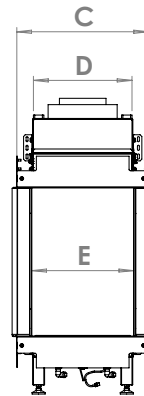

manufactured by
Element4 B.V.

Lucius 140 Room Divider MK II Planning Dimensions
08/2017

distributed by
EuropeanHome

Letter	Inches	Millimeters
A	16 5/8	422
B	54 9/16	1386
C	15	381
D	11 3/16	284
E	11 9/16	294
F	11 3/8	289
G	32 13/16	833
H	60 5/8	1540
I	-	-
J	-	-
K	37 1/2	953
L	1/2	13

This information is for reference only. Please consult the Installation Manual for all details prior to making any design decisions.
Conversions from millimeters are rounded to the nearest fraction. This DWG file is available at www.europeanhome.com