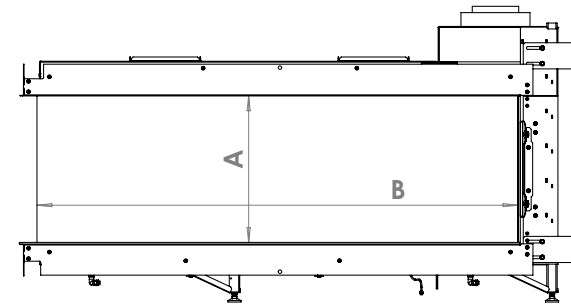

manufactured by
Element4 B.V.

Lucius 140 Room Divider MK II Planning Dimensions
08/2017

distributed by
EuropeanHome

Letter	Inches	Millimeters
A	16 5/8	422
B	54 9/16	1386
C	15	381
D	11 3/16	284
E	11 9/16	294
F	11 3/8	289
G	32 13/16	833
H	60 5/8	1540
I	-	-
J	-	-
K	37 1/2	953
L	1/2	13

This information is for reference only. Please consult the Installation Manual for all details prior to making any design decisions.
Conversions from millimeters are rounded to the nearest fraction. This DWG file is available at www.europeanhome.com