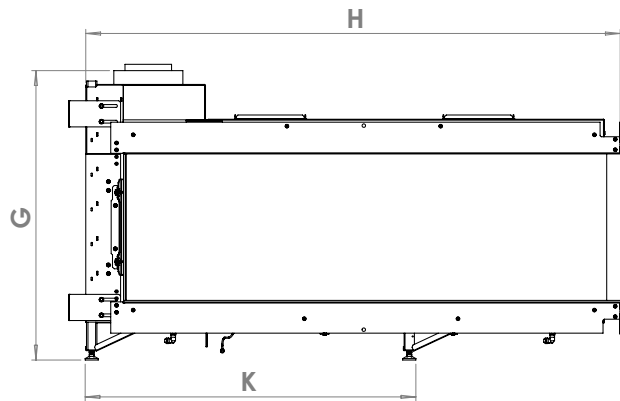

manufactured by
Element4 B.V.

Lucius 140 Room Divider MK II Planning Dimensions
08/2017

distributed by
EuropeanHome

Letter	Inches	Millimeters
A	16 5/8	422
B	54 9/16	1386
C	15	381
D	11 3/16	284
E	11 9/16	294
F	11 3/8	289
G	32 13/16	833
H	60 5/8	1540
I	-	-
J	-	-
K	37 1/2	953
L	1/2	13

This information is for reference only. Please consult the Installation Manual for all details prior to making any design decisions.
Conversions from millimeters are rounded to the nearest fraction. This DWG file is available at www.europeanhome.com