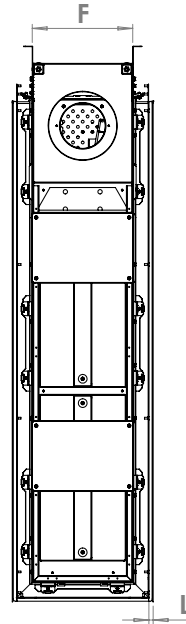

manufactured by
Element4 B.V.

Lucius 140 Room Divider MK II Planning Dimensions
08/2017

distributed by
EuropeanHome

Letter	Inches	Millimeters
A	16 5/8	422
B	54 9/16	1386
C	15	381
D	11 3/16	284
E	11 9/16	294
F	11 3/8	289
G	32 13/16	833
H	60 5/8	1540
I	-	-
J	-	-
K	37 1/2	953
L	1/2	13

This information is for reference only. Please consult the Installation Manual for all details prior to making any design decisions.
Conversions from millimeters are rounded to the nearest fraction. This DWG file is available at www.europeanhome.com