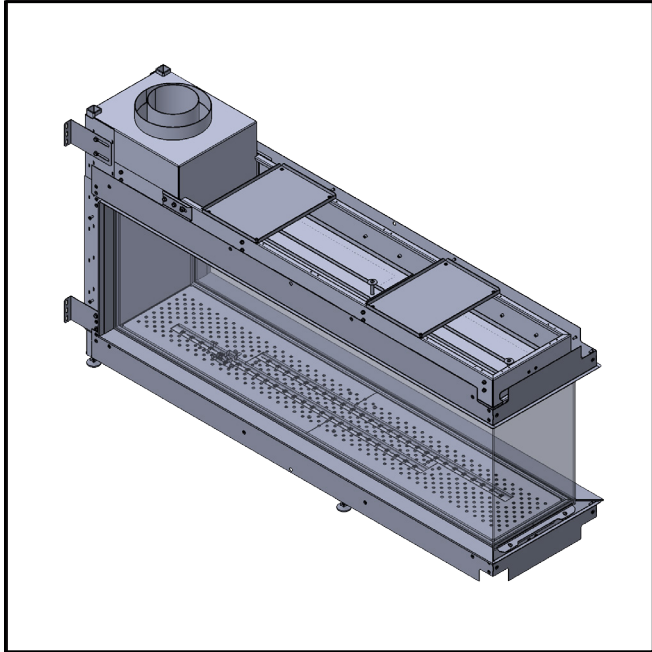

manufactured by
Element4 B.V.

Lucius 140 Room Divider MK II Planning Dimensions
08/2017

distributed by
EuropeanHome

Letter	Inches	Millimeters
A	16 5/8	422
B	54 9/16	1386
C	15	381
D	11 3/16	284
E	11 9/16	294
F	11 3/8	289
G	32 13/16	833
H	60 5/8	1540
I	-	-
J	-	-
K	37 1/2	953
L	1/2	13

PDE4L140RDMKII-170803