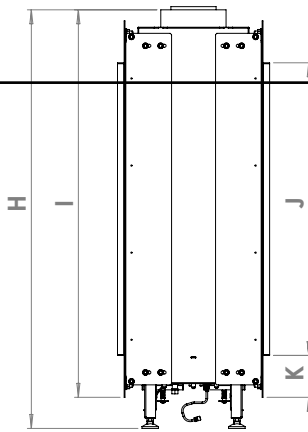

manufactured by
Element4 B.V.

Bioptica Planning Dimensions
08/2017

distributed by
EuropeanHome

Letter	Inches	Millimeters
A	5 7/8	149
B	34 3/4	882
C	42 1/16	1084
D	2 13/16	71
E	32 1/16	814
F	1 1/16	17
G	12 9/16	319
H	37 13/16	960
I	35	889
J	26 7/16	672
K	3 3/4	95
L	9 5/16	237
M	12 9/16	319
N	6 1/4	159

This information is for reference only. Please consult the Installation Manual for all details prior to making any design decisions.
Conversions from millimeters are rounded to the nearest fraction. This DWG file is available at www.europeanhome.com