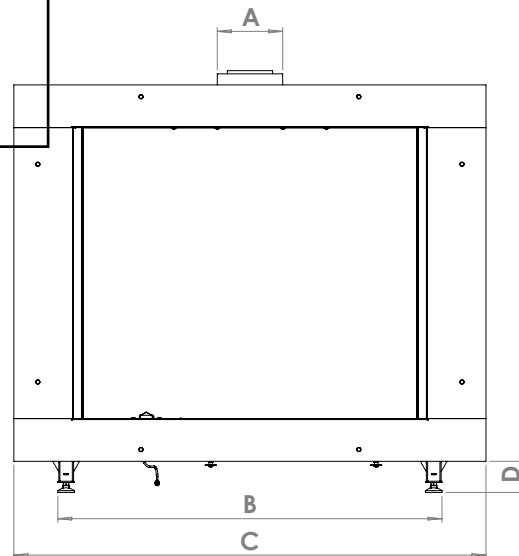

manufactured by
Element4 B.V.

Bioptica Planning Dimensions
08/2017

distributed by
EuropeanHome

Letter	Inches	Millimeters
A	5 7/8	149
B	34 3/4	882
C	42 1/16	1084
D	2 13/16	71
E	32 1/16	814
F	1 1/16	17
G	12 9/16	319
H	37 13/16	960
I	35	889
J	26 7/16	672
K	3 3/4	95
L	9 5/16	237
M	12 9/16	319
N	6 1/4	159

This information is for reference only. Please consult the Installation Manual for all details prior to making any design decisions.
Conversions from millimeters are rounded to the nearest fraction. This DWG file is available at www.europeanhome.com