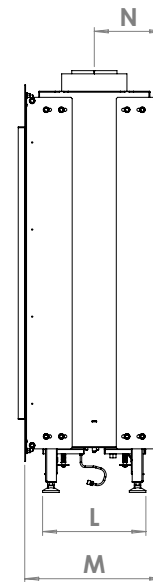

manufactured by
Element4 B.V.

Bioptica Planning Dimensions
08/2017

distributed by
EuropeanHome

Letter	Inches	Millimeters
A	5 7/8	149
B	34 3/4	882
C	42 1/16	1084
D	2 13/16	71
E	32 1/16	814
F	1 1/16	17
G	12 9/16	319
H	37 13/16	960
I	35	889
J	26 7/16	672
K	3 3/4	95
L	9 5/16	237
M	12 9/16	319
N	6 1/4	159

This information is for reference only. Please consult the Installation Manual for all details prior to making any design decisions.
Conversions from millimeters are rounded to the nearest fraction. This DWG file is available at www.europeanhome.com