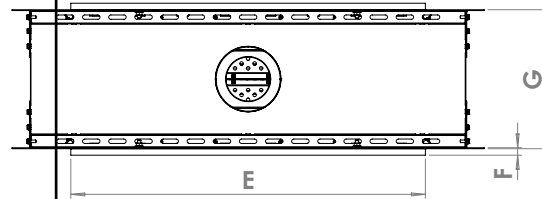

manufactured by
Element4 B.V.

Bioptica Planning Dimensions
08/2017

distributed by
EuropeanHome

Letter	Inches	Millimeters
A	5 7/8	149
B	34 3/4	882
C	42 1/16	1084
D	2 13/16	71
E	32 1/16	814
F	1 1/16	17
G	12 9/16	319
H	37 13/16	960
I	35	889
J	26 7/16	672
K	3 3/4	95
L	9 5/16	237
M	12 9/16	319
N	6 1/4	159

This information is for reference only. Please consult the Installation Manual for all details prior to making any design decisions.
Conversions from millimeters are rounded to the nearest fraction. This DWG file is available at www.europeanhome.com