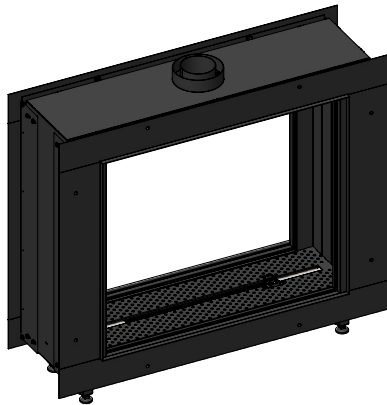

manufactured by
Element4 B.V.

Bioptica Planning Dimensions
08/2017

distributed by
EuropeanHome

Letter	Inches	Millimeters
A	5 7/8	149
B	34 3/4	882
C	42 1/16	1084
D	2 13/16	71
E	32 1/16	814
F	1 1/16	17
G	12 9/16	319
H	37 13/16	960
I	35	889
J	26 7/16	672
K	3 3/4	95
L	9 5/16	237
M	12 9/16	319
N	6 1/4	159