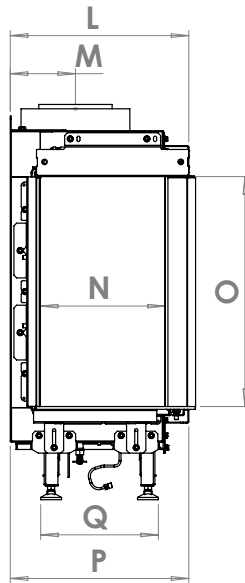

manufactured by
Element4 B.V.

Bidore 95 MK II Planning Dimensions
08/2017

distributed by
EuropeanHome

Letter	Inches	Millimeters
A	40 ⁷ / ₁₆	1027
B	38 ⁷ / ₁₆	977
C	36 ³ / ₁₆	919
D	36 ⁵ / ₈	930
E	32	813
F	34 ⁹ / ₁₆	878
G	13 ⁵ / ₁₆	338
H	38 ¹ / ₄	971
I	11 ⁷ / ₁₆	290
J	28 ¹ / ₈	714
K	27 ⁹ / ₁₆	700
L	12 ¹³ / ₁₆	326
M	4 ¹¹ / ₁₆	119
N	9	228
O	16 ⁹ / ₁₆	420
P	12 ¹³ / ₁₆	326
Q	8 ⁷ / ₁₆	217
R	6 ¹¹ / ₁₆	170
S	¹ / ₂	12

This information is for reference only. Please consult the Installation Manual for all details prior to making any design decisions.
Conversions from millimeters are rounded to the nearest fraction. This DWG file is available at www.europeanhome.com