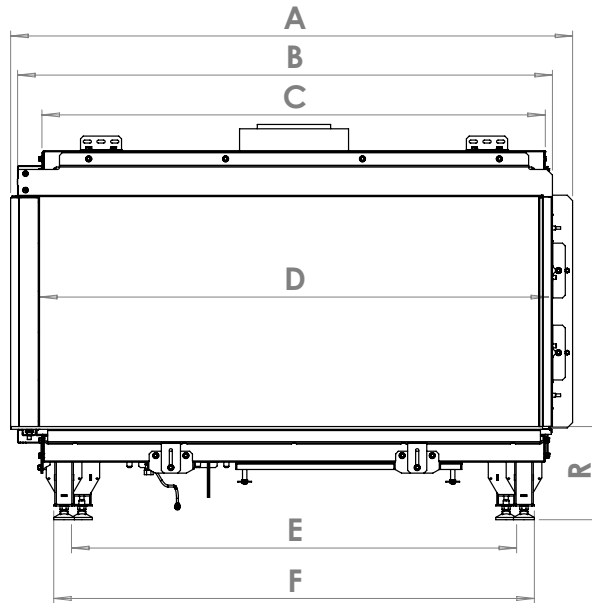

manufactured by
Element4 B.V.

Bidore 95 MK II Planning Dimensions
08/2017

distributed by
EuropeanHome

Letter	Inches	Millimeters
A	40 ⁷ / ₁₆	1027
B	38 ⁷ / ₁₆	977
C	36 ³ / ₁₆	919
D	36 ⁵ / ₈	930
E	32	813
F	34 ⁹ / ₁₆	878
G	13 ⁵ / ₁₆	338
H	38 ¹ / ₄	971
I	11 ⁷ / ₁₆	290
J	28 ¹ / ₈	714
K	27 ⁹ / ₁₆	700
L	12 ¹³ / ₁₆	326
M	4 ¹¹ / ₁₆	119
N	9	228
O	16 ⁹ / ₁₆	420
P	12 ¹³ / ₁₆	326
Q	8 ⁷ / ₁₆	217
R	6 ¹¹ / ₁₆	170
S	¹ / ₂	12

This information is for reference only. Please consult the Installation Manual for all details prior to making any design decisions.
Conversions from millimeters are rounded to the nearest fraction. This DWG file is available at www.europeanhome.com