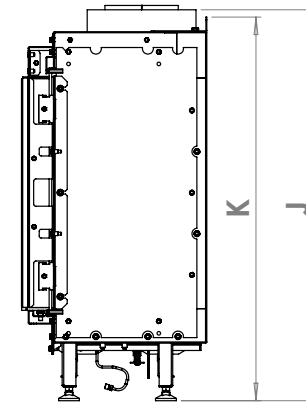

manufactured by
Element4 B.V.

Bidore 95 MK II Planning Dimensions
08/2017

distributed by
EuropeanHome

Letter	Inches	Millimeters
A	40 ⁷ / ₁₆	1027
B	38 ⁷ / ₁₆	977
C	36 ³ / ₁₆	919
D	36 ⁵ / ₈	930
E	32	813
F	34 ⁹ / ₁₆	878
G	13 ⁵ / ₁₆	338
H	38 ¹ / ₄	971
I	11 ⁷ / ₁₆	290
J	28 ¹ / ₈	714
K	27 ⁹ / ₁₆	700
L	12 ¹³ / ₁₆	326
M	4 ¹¹ / ₁₆	119
N	9	228
O	16 ⁹ / ₁₆	420
P	12 ¹³ / ₁₆	326
Q	8 ⁷ / ₁₆	217
R	6 ¹¹ / ₁₆	170
S	¹ / ₂	12

This information is for reference only. Please consult the Installation Manual for all details prior to making any design decisions.
Conversions from millimeters are rounded to the nearest fraction. This DWG file is available at www.europeanhome.com