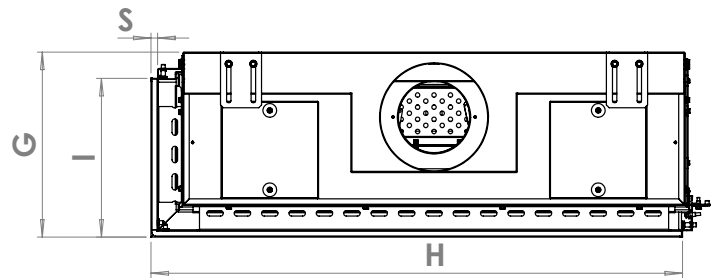

manufactured by
Element4 B.V.

Bidore 95 MK II Planning Dimensions
08/2017

distributed by
EuropeanHome

Letter	Inches	Millimeters
A	40 ⁷ / ₁₆	1027
B	38 ⁷ / ₁₆	977
C	36 ³ / ₁₆	919
D	36 ⁵ / ₈	930
E	32	813
F	34 ⁹ / ₁₆	878
G	13 ⁵ / ₁₆	338
H	38 ¹ / ₄	971
I	11 ⁷ / ₁₆	290
J	28 ¹ / ₈	714
K	27 ⁹ / ₁₆	700
L	12 ¹³ / ₁₆	326
M	4 ¹¹ / ₁₆	119
N	9	228
O	16 ⁹ / ₁₆	420
P	12 ¹³ / ₁₆	326
Q	8 ⁷ / ₁₆	217
R	6 ¹¹ / ₁₆	170
S	¹ / ₂	12

This information is for reference only. Please consult the Installation Manual for all details prior to making any design decisions.
Conversions from millimeters are rounded to the nearest fraction. This DWG file is available at www.europeanhome.com