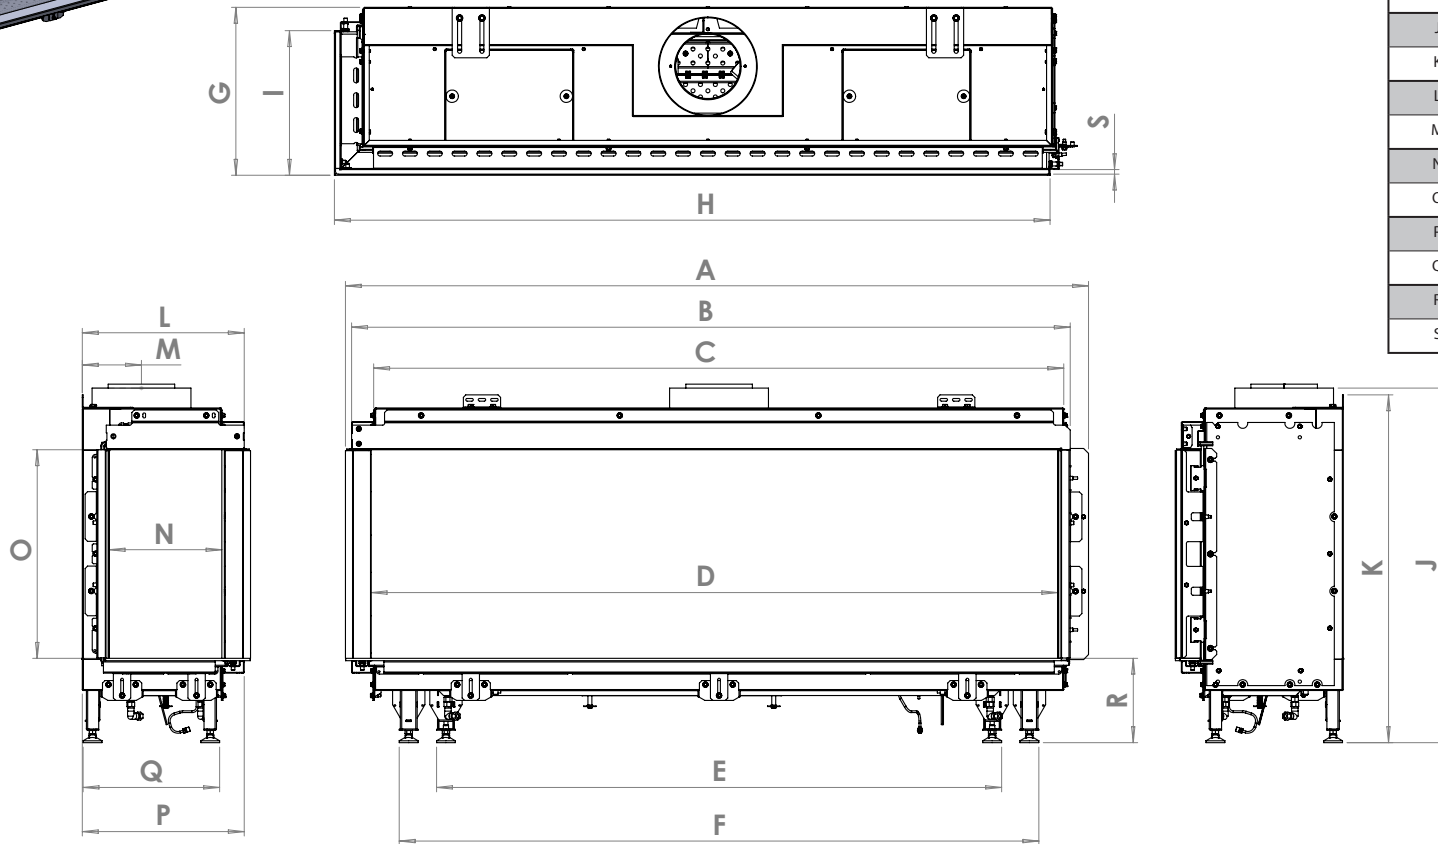

manufactured by
Element4 B.V.

Bidore 140 MK II Planning Dimensions
08/2017

distributed by
EuropeanHome

Letter	Inches	Millimeters
A	58 ¹⁵ / ₁₆	1497
B	57	1447
C	54 ¹¹ / ₁₆	1389
D	54 ⁷ / ₁₆	930
E	44 ¹³ / ₁₆	1138
F	50 ¹¹ / ₁₆	1288
G	13 ⁵ / ₁₆	338
H	56 ³ / ₄	1441
I	11 ⁷ / ₁₆	291
J	28 ¹ / ₈	714
K	27 ⁹ / ₁₆	700
L	12 ¹³ / ₁₆	326
M	4 ¹¹ / ₁₆	119
N	8 ¹⁵ / ₁₆	227
O	16 ⁹ / ₁₆	420
P	12 ¹³ / ₁₆	326
Q	10 ¹³ / ₁₆	275
R	6 ¹¹ / ₁₆	170
S	³ / ₈	9

This information is for reference only. Please consult the Installation Manual for all details prior to making any design decisions.
Conversions from millimeters are rounded to the nearest fraction. This DWG file is available at www.europeanhome.com