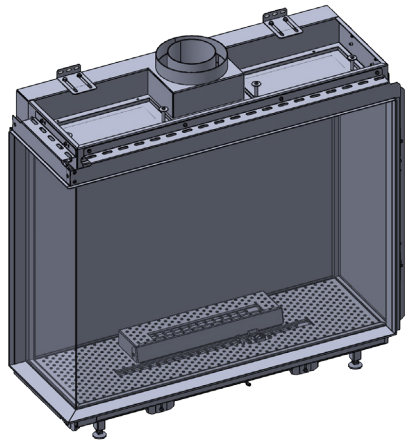

manufactured by
Element4 B.V.

Bidore 100H MK II Planning Dimensions
08/2017

distributed by
EuropeanHome

Letter	Inches	Millimeters
A	42 5/8	1082
B	40 11/16	1033
C	38 3/8	975
D	38 1/8	969
E	-	-
F	33	838
G	16 9/16	420
H	39 7/8	1013
I	13 7/8	353
J	39 1/2	1003
K	39	990
L	16 1/16	408
M	4 11/16	119
N	11 1/2	292
O	29 13/16	752
P	16 1/16	408
Q	13 1/4	337
R	5 5/8	130
S	3/8	10