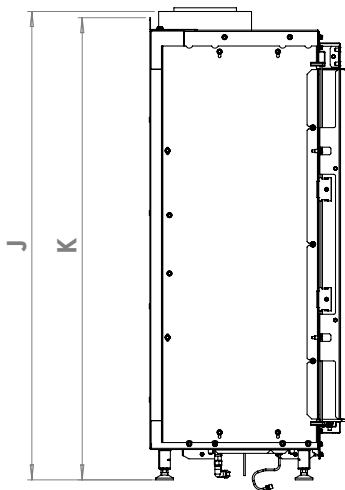

manufactured by
Element4 B.V.

Bidore 100H MK II Planning Dimensions
08/2017

distributed by
EuropeanHome

Letter	Inches	Millimeters
A	42 5/8	1082
B	40 11/16	1033
C	38 3/8	975
D	38 1/8	969
E	-	-
F	33	838
G	16 9/16	420
H	39 7/8	1013
I	13 7/8	353
J	39 1/2	1003
K	39	990
L	16 1/16	408
M	4 11/16	119
N	11 1/2	292
O	29 13/16	752
P	16 1/16	408
Q	13 1/4	337
R	5 5/8	130
S	3/8	10

This information is for reference only. Please consult the Installation Manual for all details prior to making any design decisions.
Conversions from millimeters are rounded to the nearest fraction. This DWG file is available at www.europeanhome.com