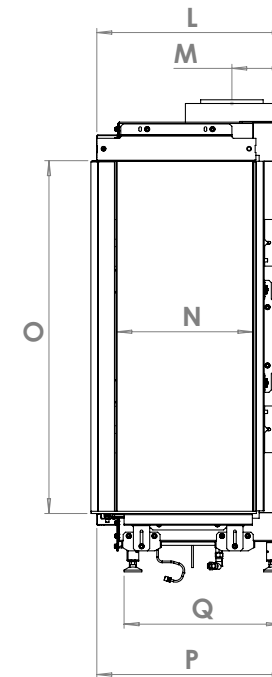

manufactured by
Element4 B.V.

Bidore 100H MK II Planning Dimensions
08/2017

distributed by
EuropeanHome

Letter	Inches	Millimeters
A	42 5/8	1082
B	40 11/16	1033
C	38 3/8	975
D	38 1/8	969
E	-	-
F	33	838
G	16 9/16	420
H	39 7/8	1013
I	13 7/8	353
J	39 1/2	1003
K	39	990
L	16 1/16	408
M	4 11/16	119
N	11 1/2	292
O	29 13/16	752
P	16 1/16	408
Q	13 1/4	337
R	5 5/8	130
S	3/8	10

This information is for reference only. Please consult the Installation Manual for all details prior to making any design decisions.
Conversions from millimeters are rounded to the nearest fraction. This DWG file is available at www.europeanhome.com