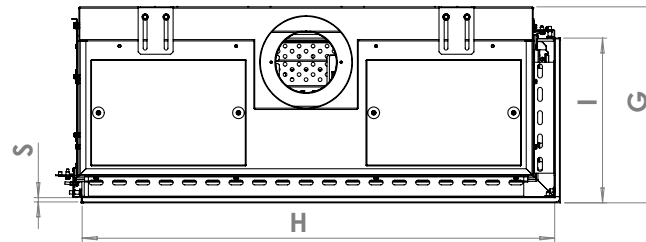

manufactured by
Element4 B.V.

Bidore 100H MK II Planning Dimensions
08/2017

distributed by
EuropeanHome

Letter	Inches	Millimeters
A	42 5/8	1082
B	40 11/16	1033
C	38 3/8	975
D	38 1/8	969
E	-	-
F	33	838
G	16 9/16	420
H	39 7/8	1013
I	13 7/8	353
J	39 1/2	1003
K	39	990
L	16 1/16	408
M	4 11/16	119
N	11 1/2	292
O	29 13/16	752
P	16 1/16	408
Q	13 1/4	337
R	5 5/8	130
S	3/8	10

This information is for reference only. Please consult the Installation Manual for all details prior to making any design decisions.
Conversions from millimeters are rounded to the nearest fraction. This DWG file is available at www.europeanhome.com