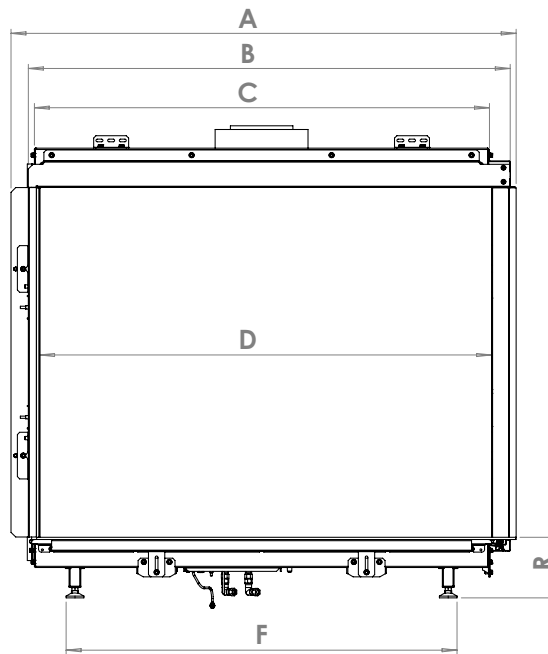

manufactured by
Element4 B.V.

Bidore 100H MK II Planning Dimensions
08/2017

distributed by
EuropeanHome

Letter	Inches	Millimeters
A	42 5/8	1082
B	40 11/16	1033
C	38 3/8	975
D	38 1/8	969
E	-	-
F	33	838
G	16 9/16	420
H	39 7/8	1013
I	13 7/8	353
J	39 1/2	1003
K	39	990
L	16 1/16	408
M	4 11/16	119
N	11 1/2	292
O	29 13/16	752
P	16 1/16	408
Q	13 1/4	337
R	5 5/8	130
S	3/8	10

This information is for reference only. Please consult the Installation Manual for all details prior to making any design decisions.
Conversions from millimeters are rounded to the nearest fraction. This DWG file is available at www.europeanhome.com