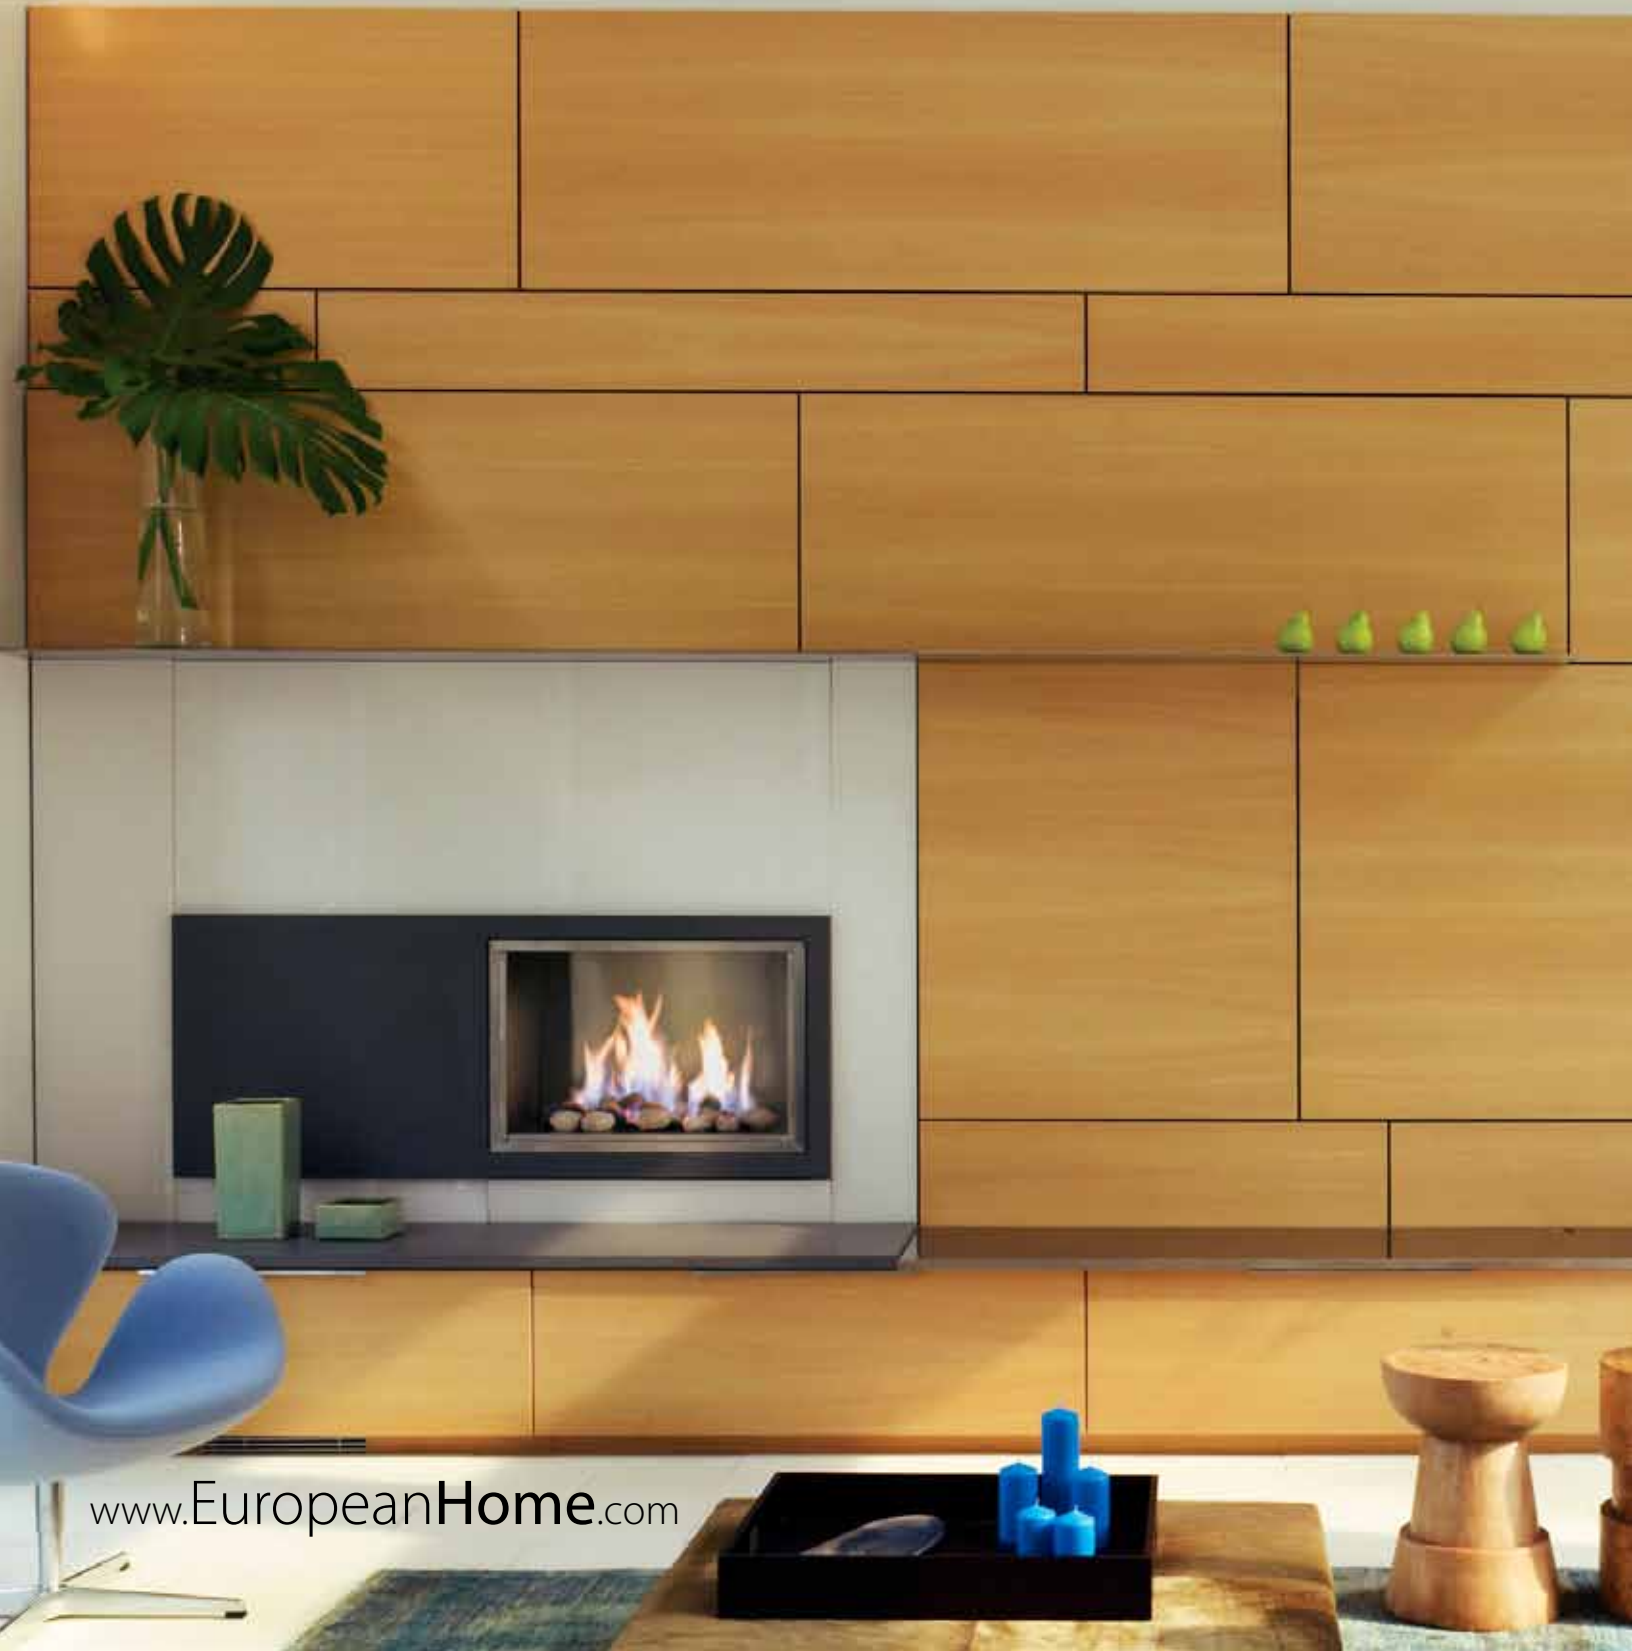

Vision

Gas Fireplace

www.EuropeanHome.com

Vision shown with Blue Panels and Red Concrete Surround, 54" x 28"

Vision shown with Black Panels and White Concrete Surround, 54" x 28"

The Vision Fireplace, designed by Gavin Scott Design of England, offers a fresh simplicity in fireplace design. With an open front face and clean lines, the Vision showcases the beauty of basic shapes. Vision is available in vented and vent free versions. Vented supports NG and LP. Vent Free supports NG only.

Shaw Club Hotel & Spa
Vision shown with Stainless Panels and Stainless Surround, 54" x 28"

Your Vision Fireplace can be finished in a variety of ways. Surrounds are available as options in concrete and stainless steel. Our concrete is available in an infinite variety of colors.

Other options are to design your own surround in any non-combustible material – such as tile or stone – or simply bring non-combustible wall board to the opening for a real ‘hole-in-the-wall’ look. The simplicity of such an installation will give your room a stunning focal point.